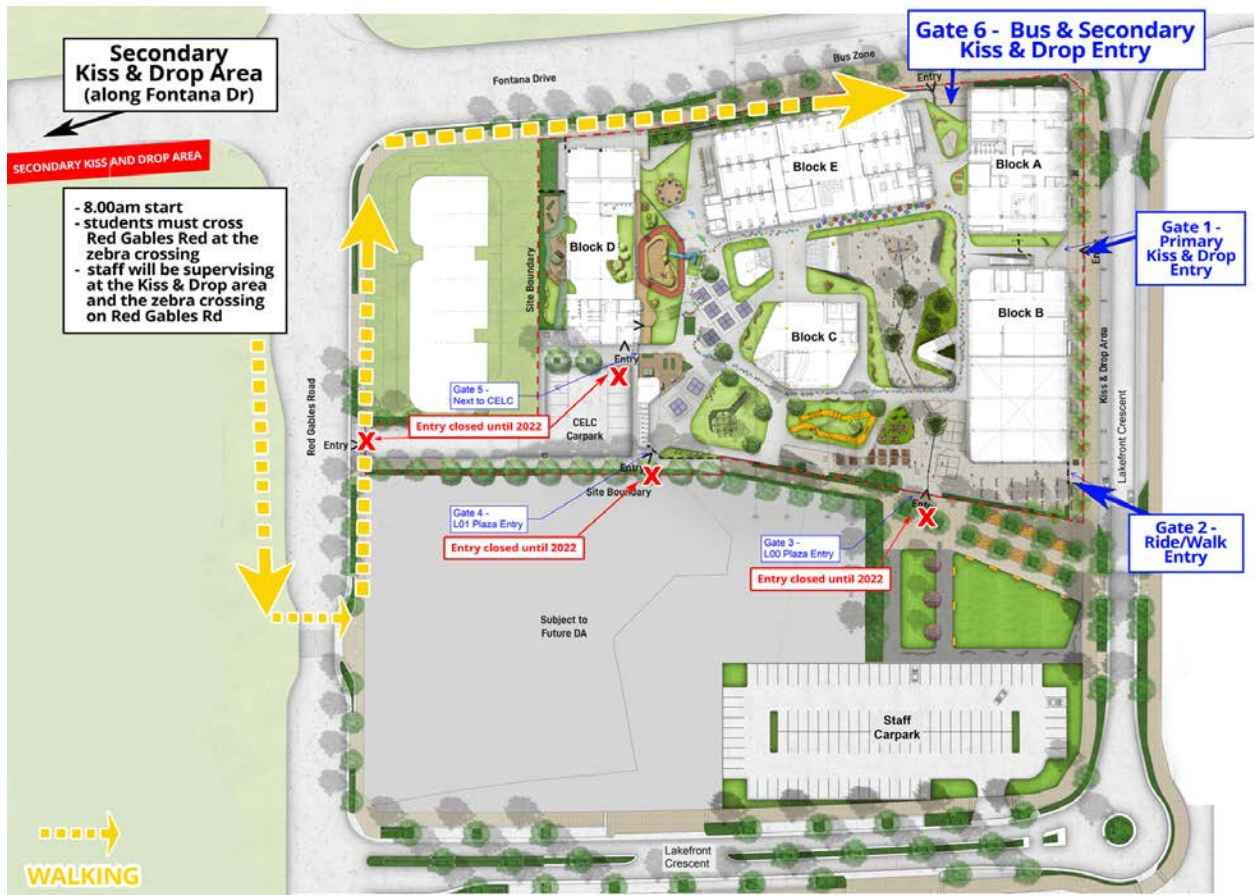

Kiss and Drop - Cars Only

School of Connect (5-8) and School of Challenge (9-12)

- The **Secondary Kiss & Drop area** is located on **Fontana Drive** across Red Gables Rd.
- Parents dropping off Secondary students should not be using the Primary Kiss & Drop to allow a smooth flow of traffic.
- Students should walk down Red Gables Road to the zebra crossing and walk back up along Red Gables Rd onto Fontana Drive to enter the school via **Gate 6** - students **MUST** use the zebra crossing and are **NOT** to cross Red Gables Rd near the roundabout.
- Staff will be supervising at the Kiss & Drop area and the zebra crossing on Red Gables Rd.